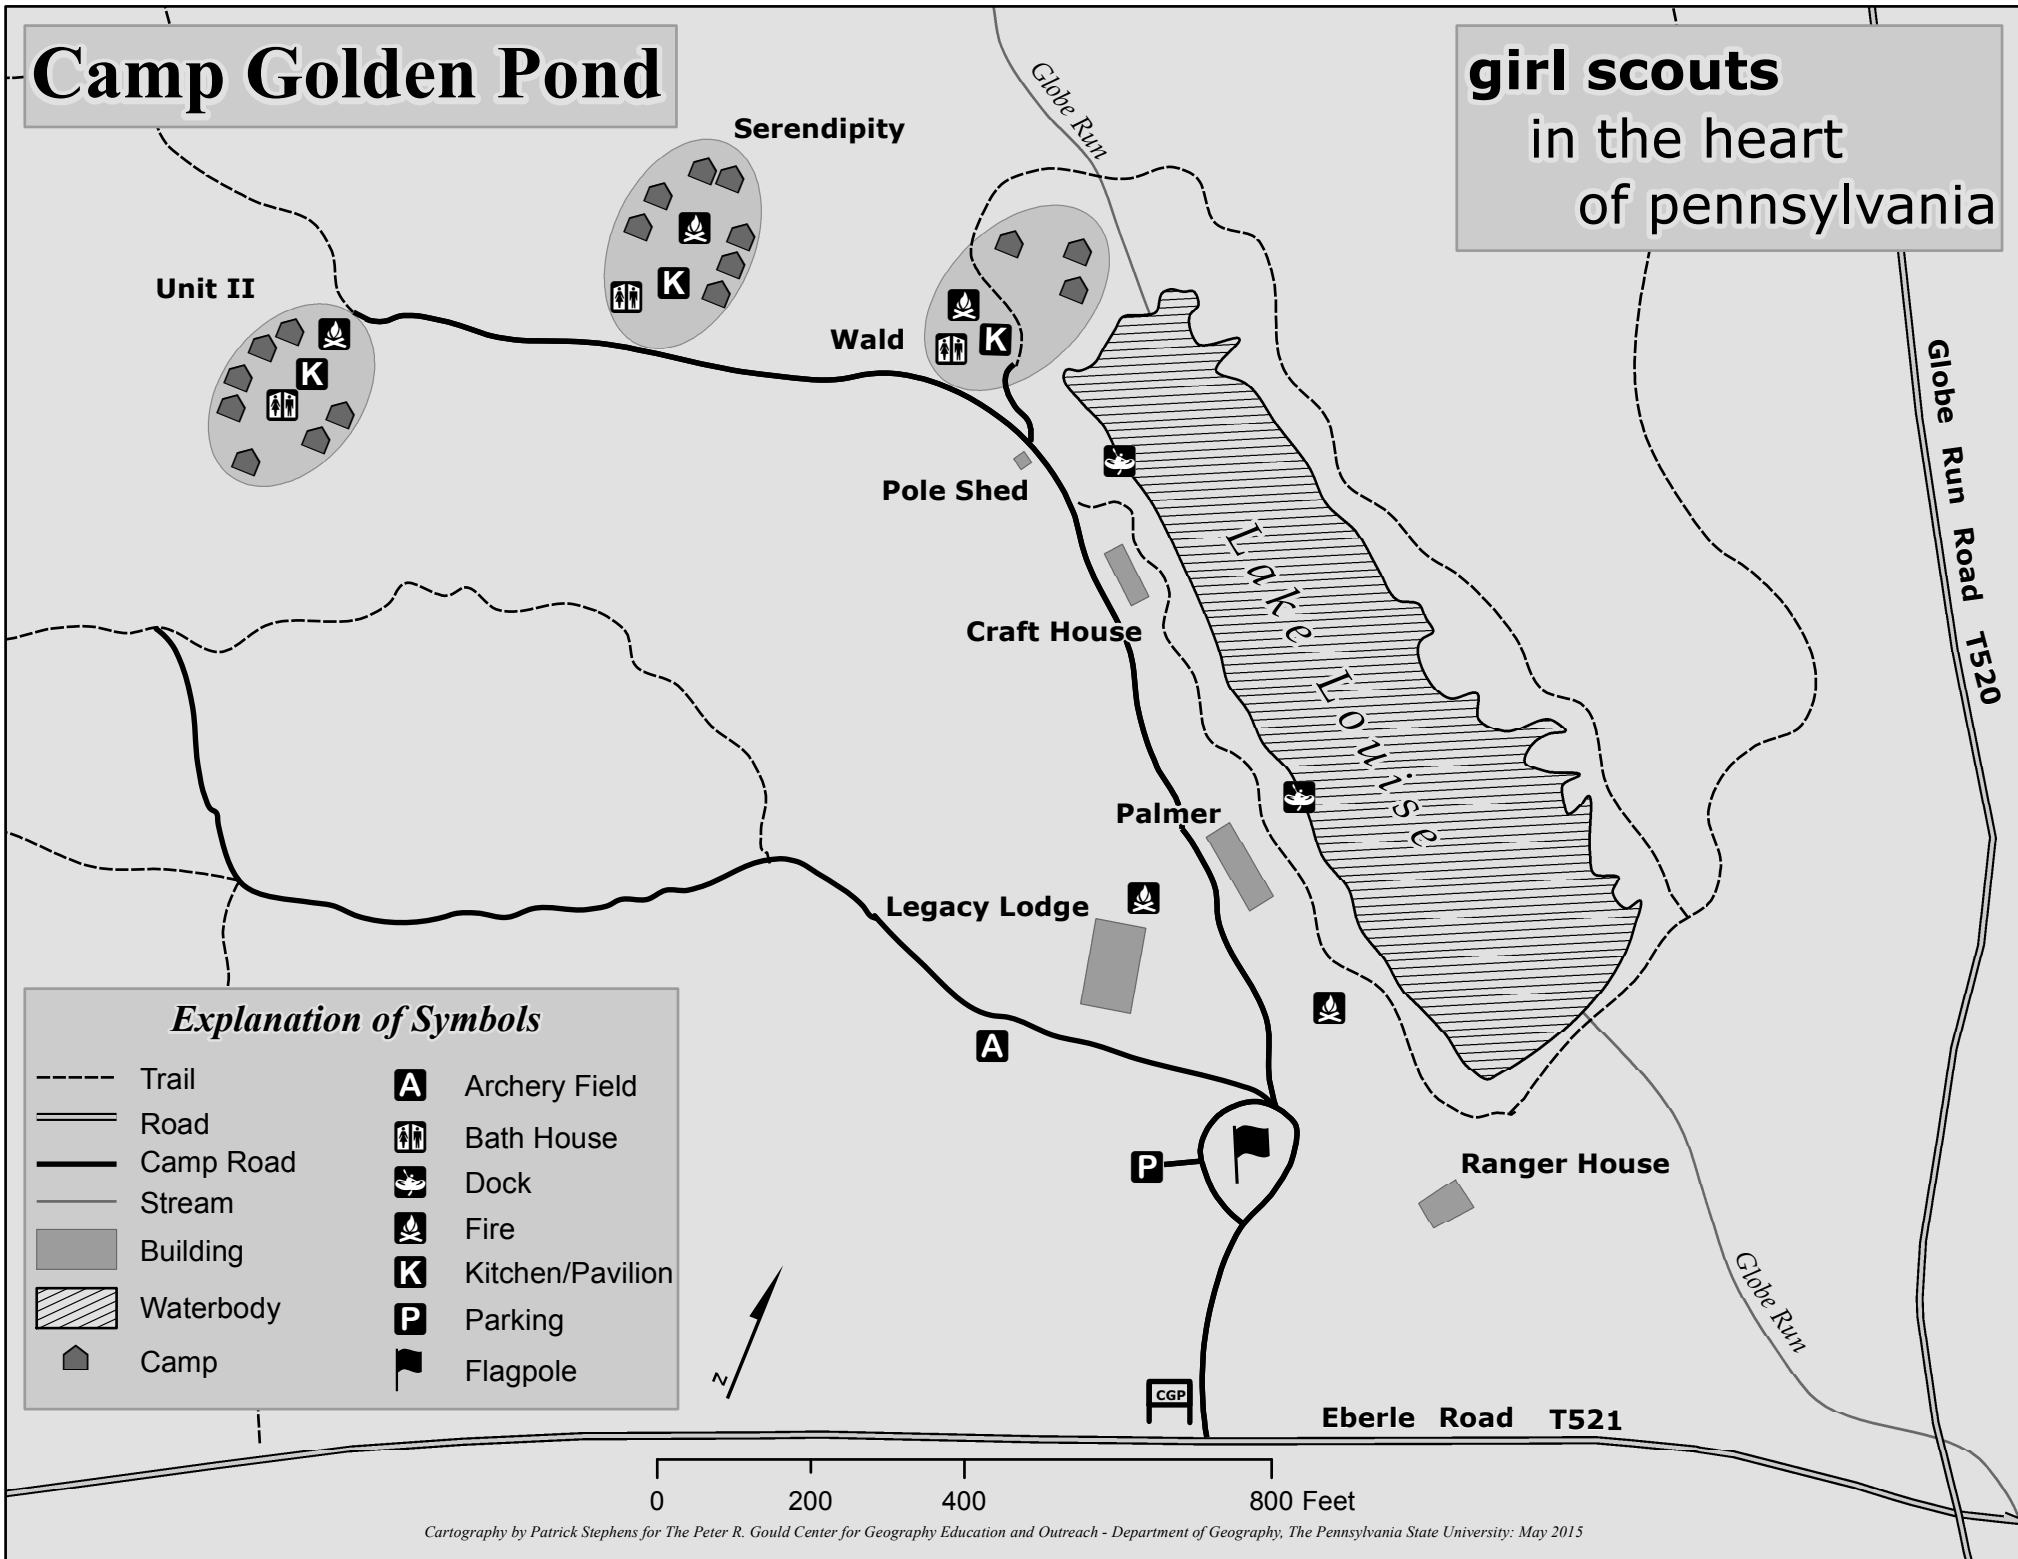

Camp Golden Pond

girl scouts
in the heart
of pennsylvania

Explanation of Symbols

	Trail		Archery Field
	Road		Bath House
	Camp Road		Dock
	Stream		Fire
	Building		Kitchen/Pavilion
	Waterbody		Parking
	Camp		Flagpole