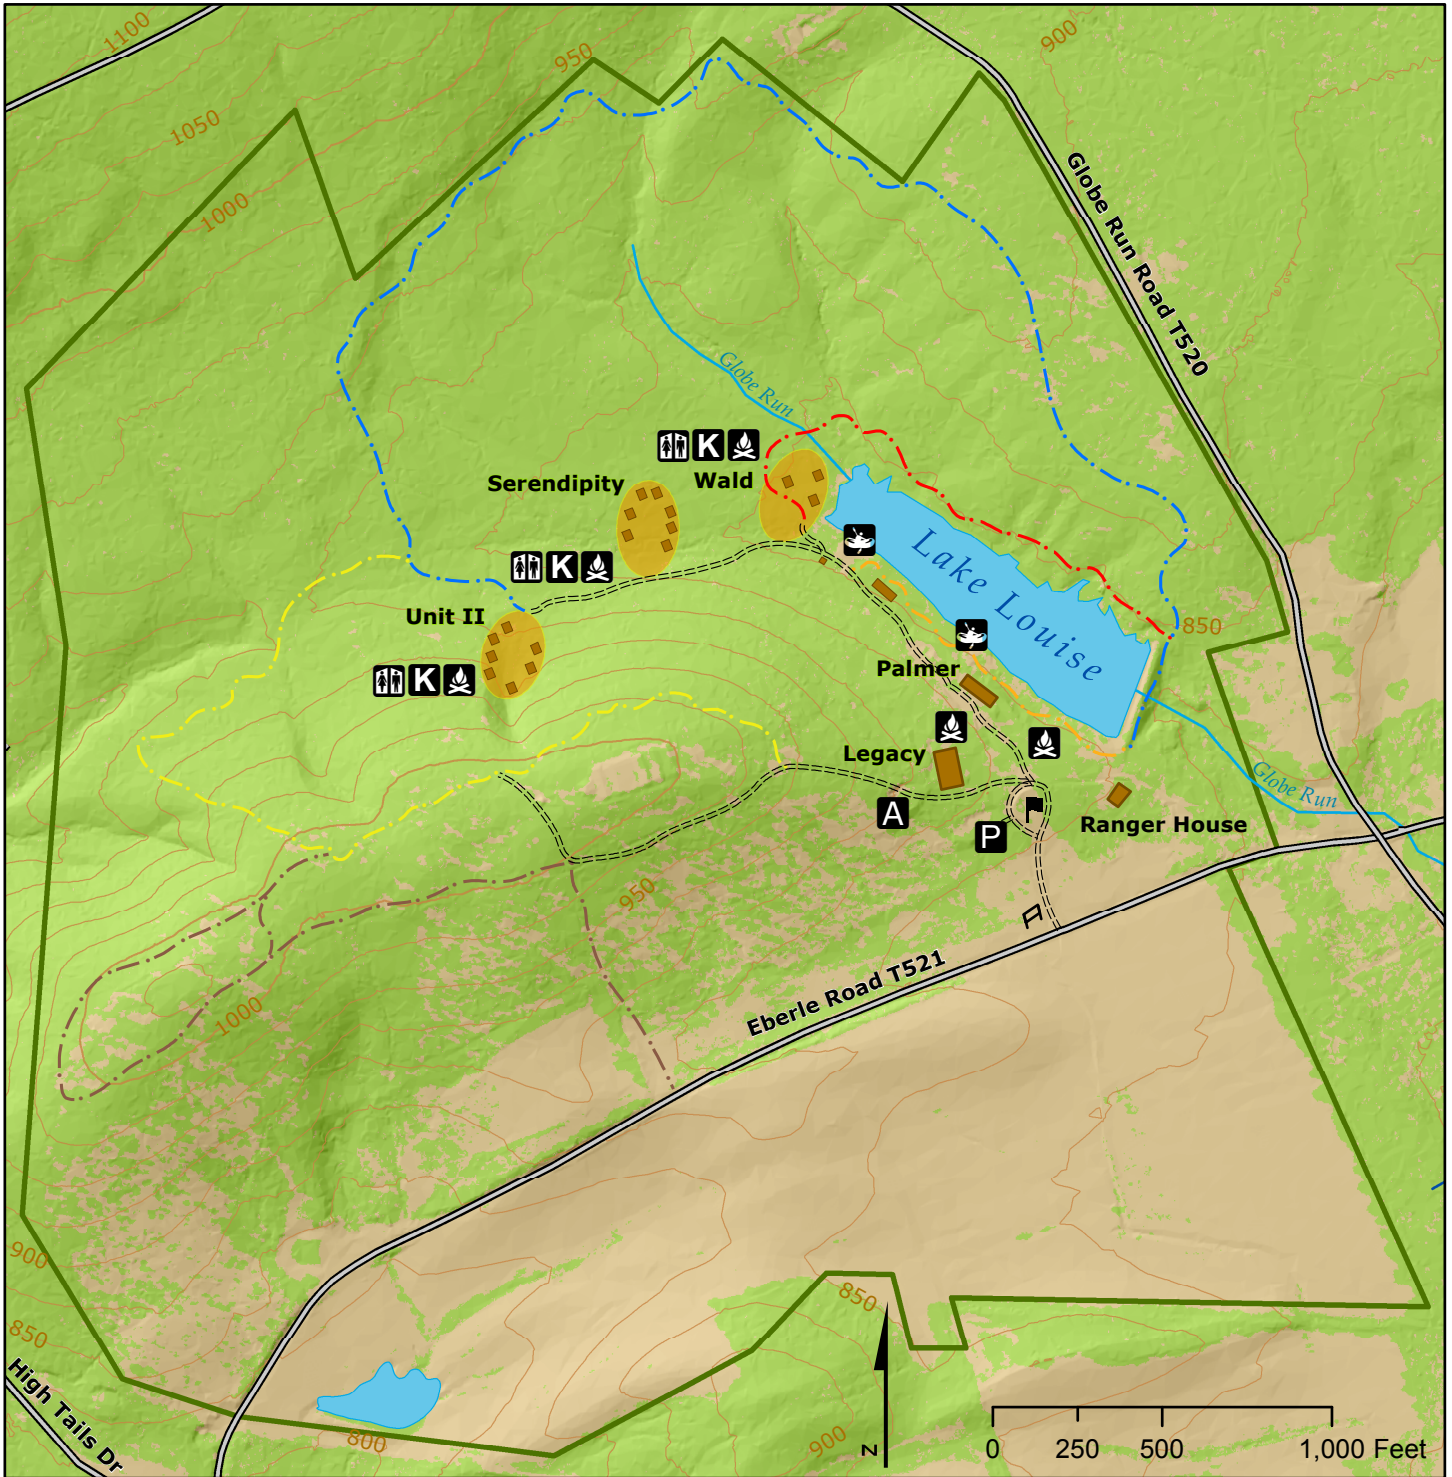

Camp Golden Pond

girl scouts in the heart of pennsylvania

Explanation of Symbols

- | | | | |
|---------------------------|---------------|------------------------------|--------|
| A Archery Field | Flagpole | Trail | Field |
| Bath House | Camp Building | Road | Forest |
| Dock | Waterbody | Camp Road | |
| Fire | Camp Boundary | Stream | |
| K Kitchen/Pavilion | | Elevation (25 foot interval) | |

Sources

Elevation Data: USGS
 Landcover: Derived from USDA NAIP 2010 Imagery
 Special thanks to Ranger Timothy Swan
 Cartography by Patrick Stephens for
 The Peter R. Gould Center for Geography Education
 and Outreach - Department of Geography,
 The Pennsylvania State University
 May 2015